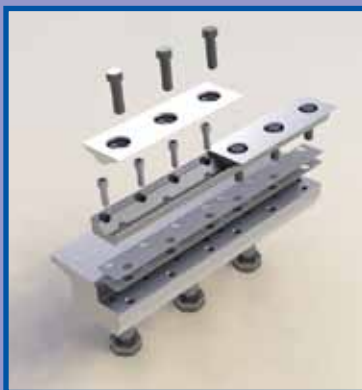

LINDEX

chipping systems

Lindex Disc Chipping System

*Finally a knife system that offers
the best of both conventional
and disposable systems.*

Finally a knife system that takes simplicity, strength and lower costs of a conventional system and combines it with the dual-sided and single knife changes of the disposable setups.

Gone are the babbitt pots, big heavy knives and awkward clamp studs of the old systems.

Lindex knives can be reground multiple time unlike disposable systems. A reground knife is ground at the same angle as a new knife.

FEATURES

- **Designed to fit most disc chippers**
- **Strong, simple system that utilizes a 2-sided knife that can be resharpened multiple times.**
- **No babbitt or adjusting of anvils between regrinds.**
- **Fewer parts, no clamps – making knife changes easy.**
- **Lower knife costs than disposable systems.**